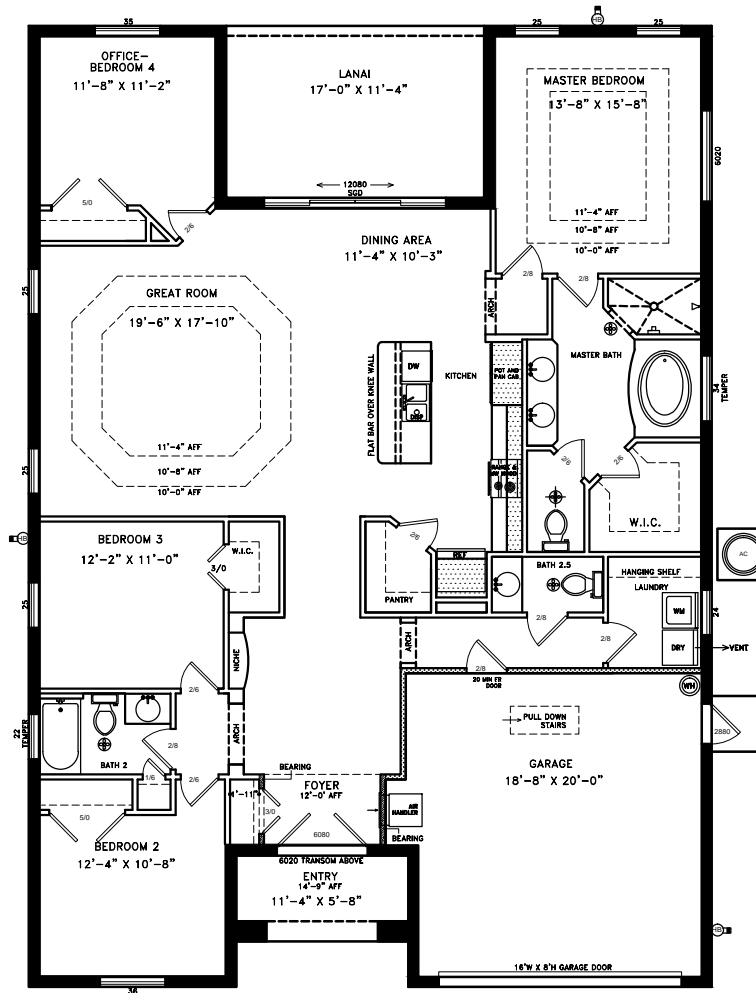

THE MADISON (45'-0"W X 63'-4"D)  
 © COPYRIGHT TRINITY DRAFTING LLC

THE MADISON (45'-0"W X 63'-4"D)  
 © COPYRIGHT TRINITY DRAFTING LLC

AREA (SQFT):
LIVING AREA...2137
GARAGE...422
ENTRY...64
LANAI...193
TOTAL...2816