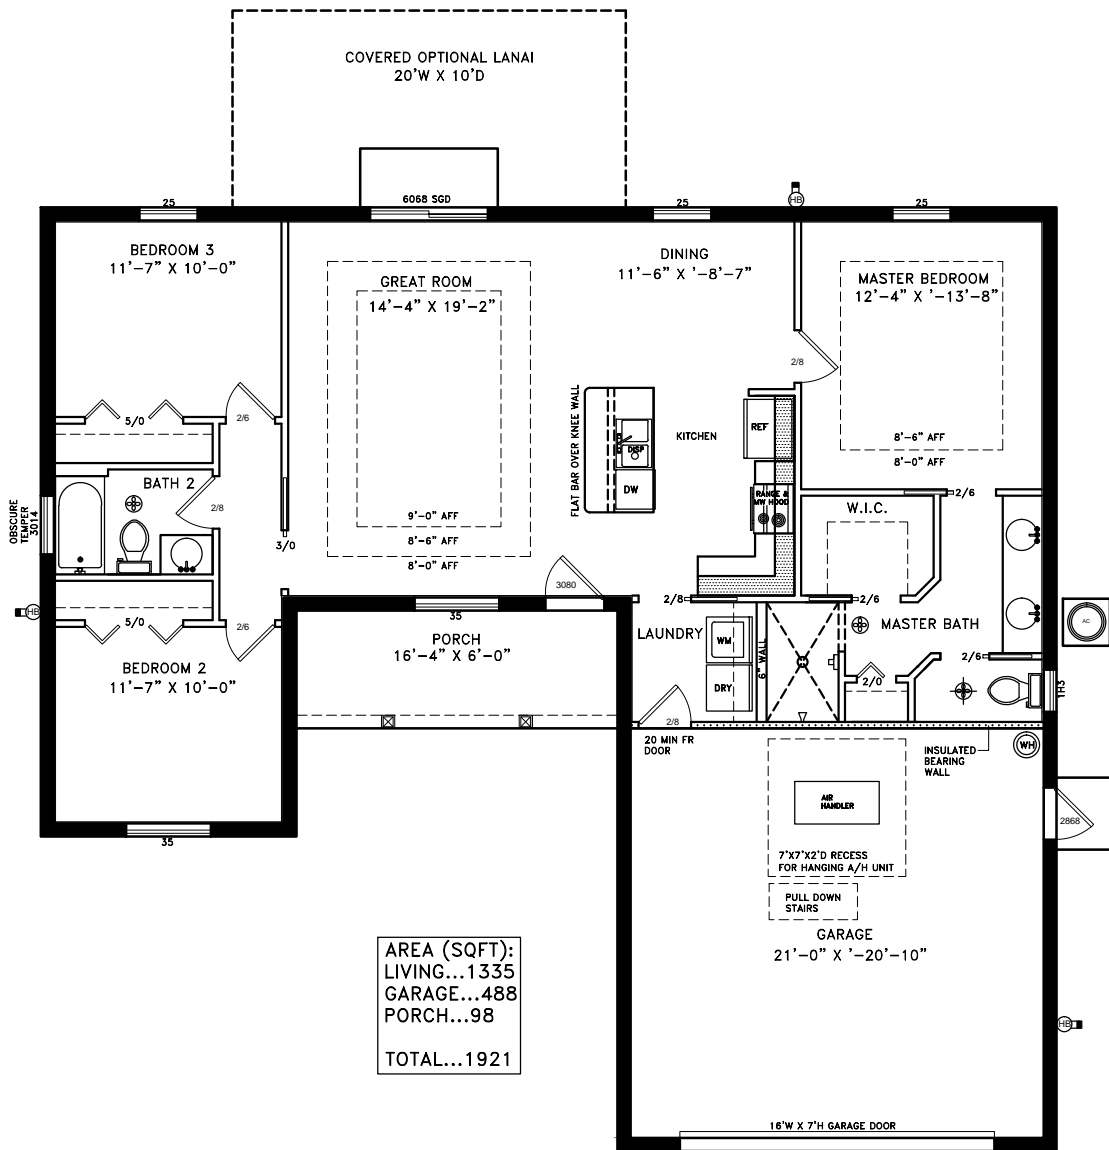

THE COUNTRY NAPLES (51'-8" W X 48'-0" D)

© COPYRIGHT TRINITY DRAFTING LLC

THE COUNTRY NAPLES (51'-8" W X 48'-0" D)

© COPYRIGHT TRINITY DRAFTING LLC