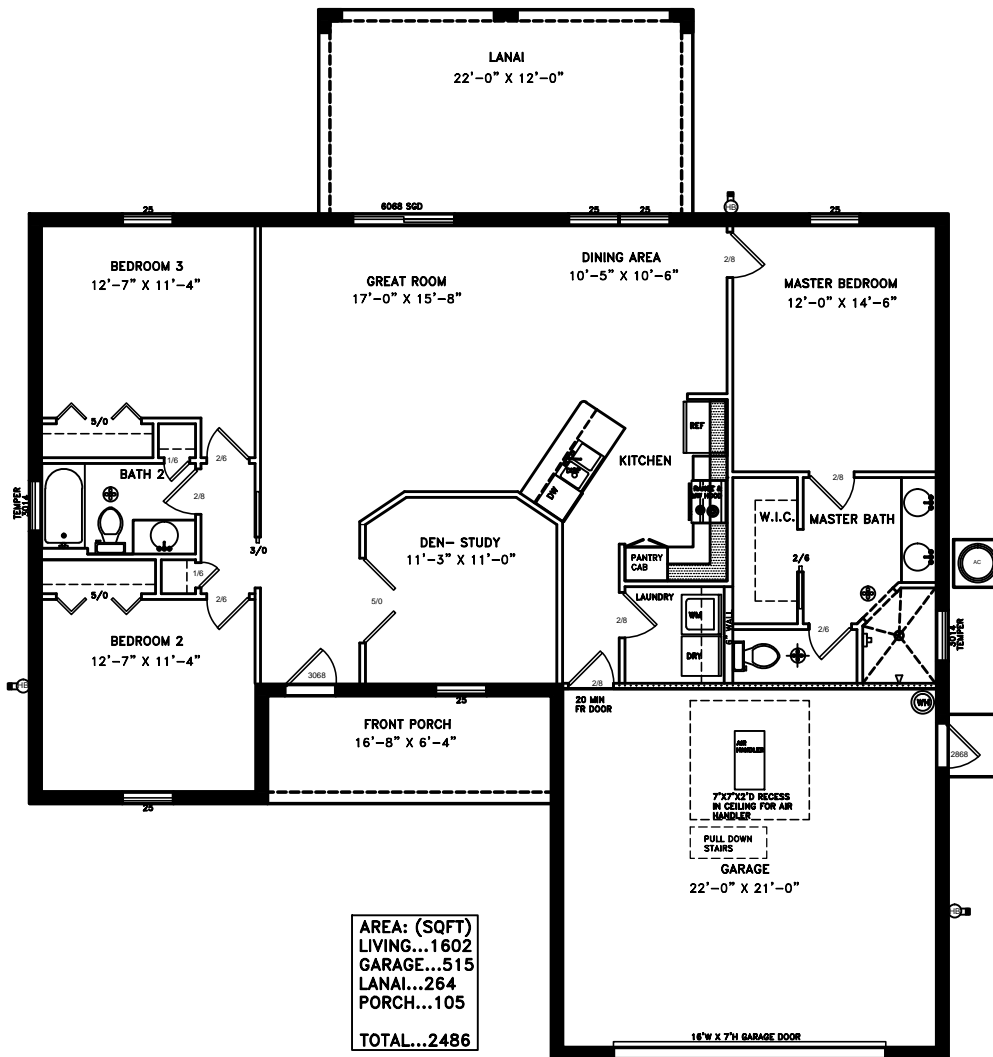

THE COUNTRY DANE (54'-0"W X 61'-8"D)
 © COPYRIGHT TRINITY DRAFTING LLC

THE COUNTRY DANE (54'-0"W X 61'-8"D)
 © COPYRIGHT TRINITY DRAFTING LLC